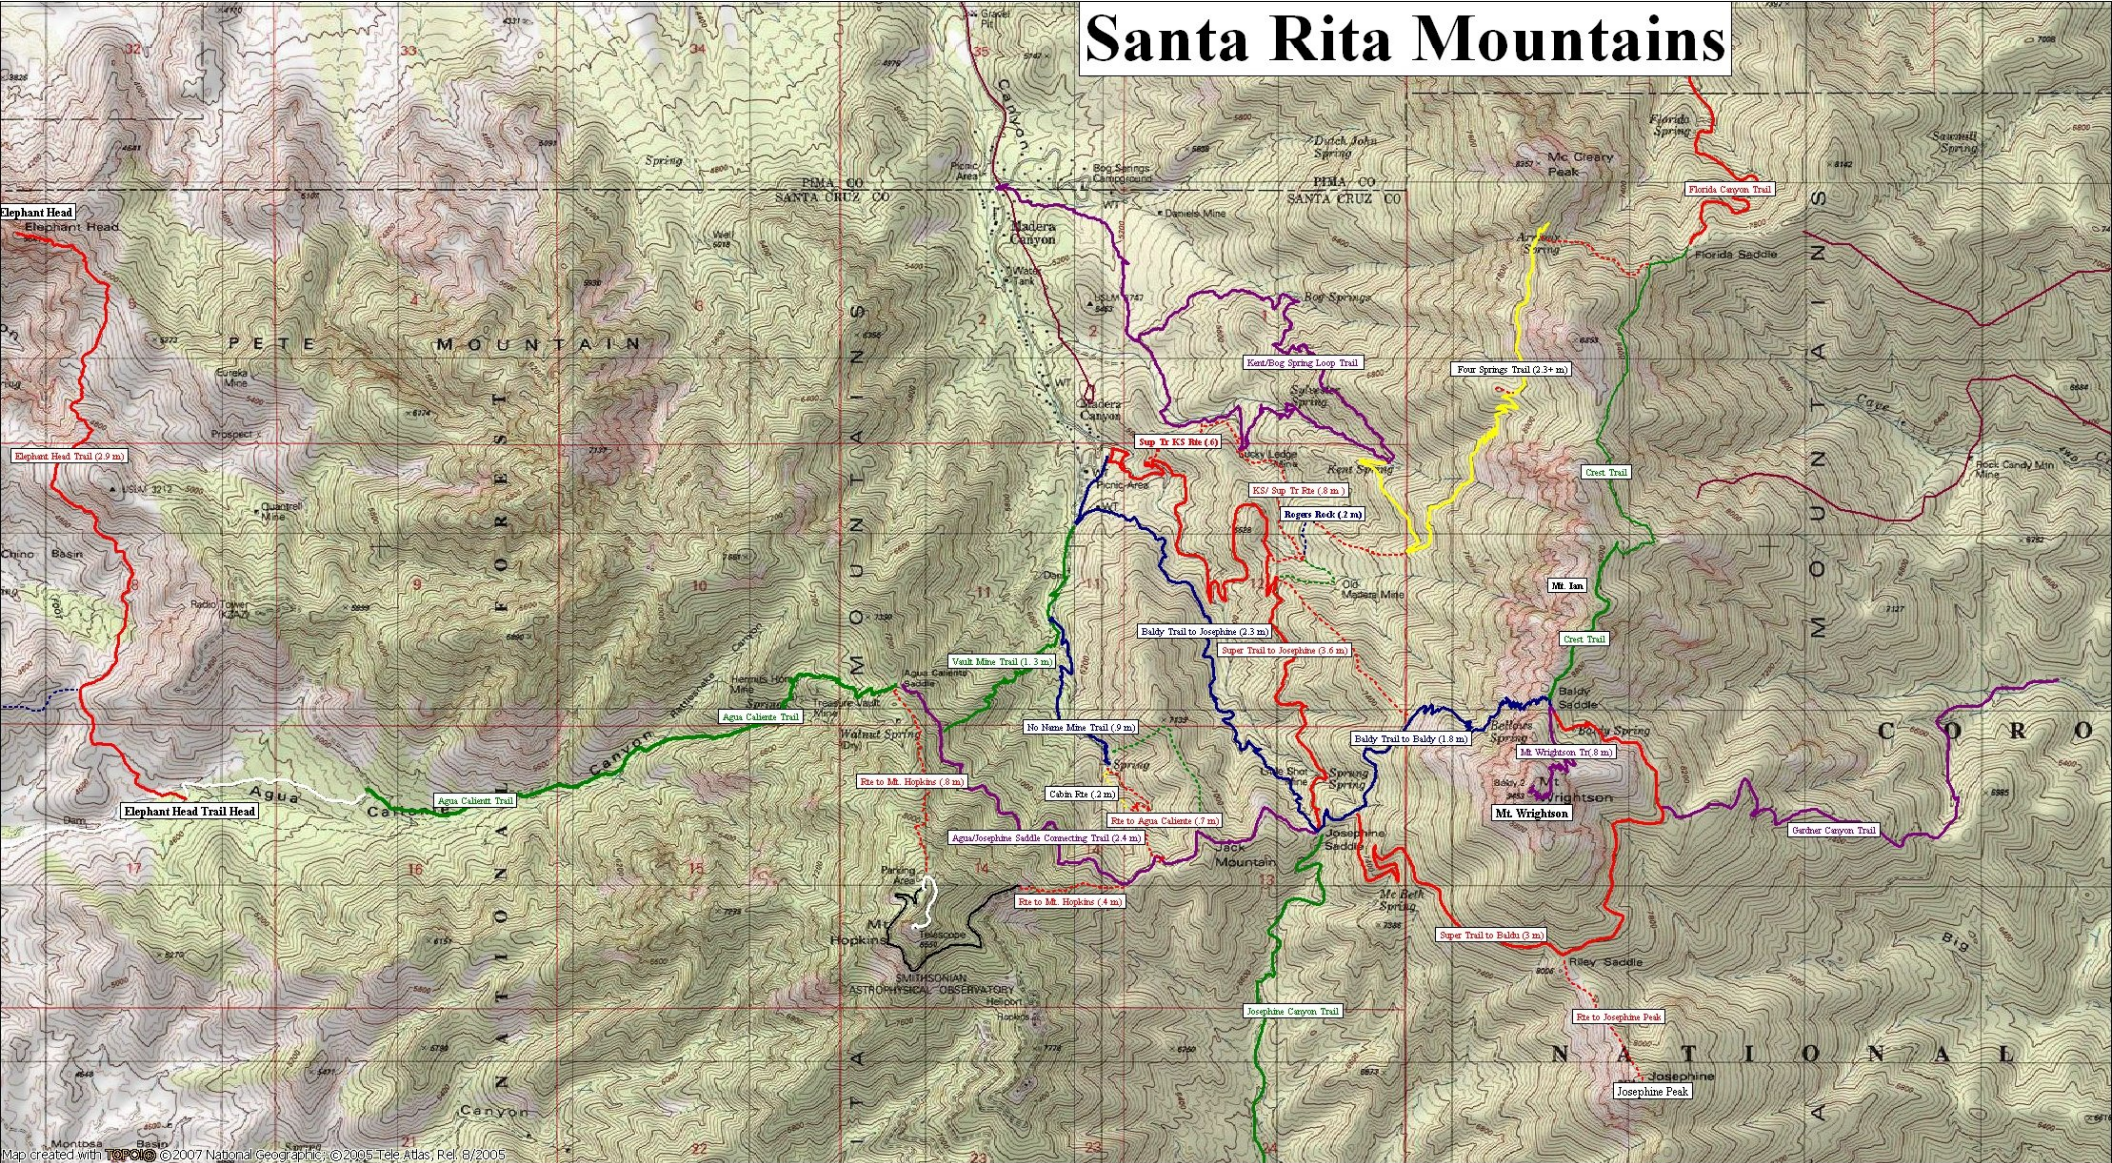

Santa Rita Mountains

Map created with TOPO! © 2007 National Geographic, © 2005 Tele Atlas, Ref. 6/2005

TN MN
10 1/2
04/10/08