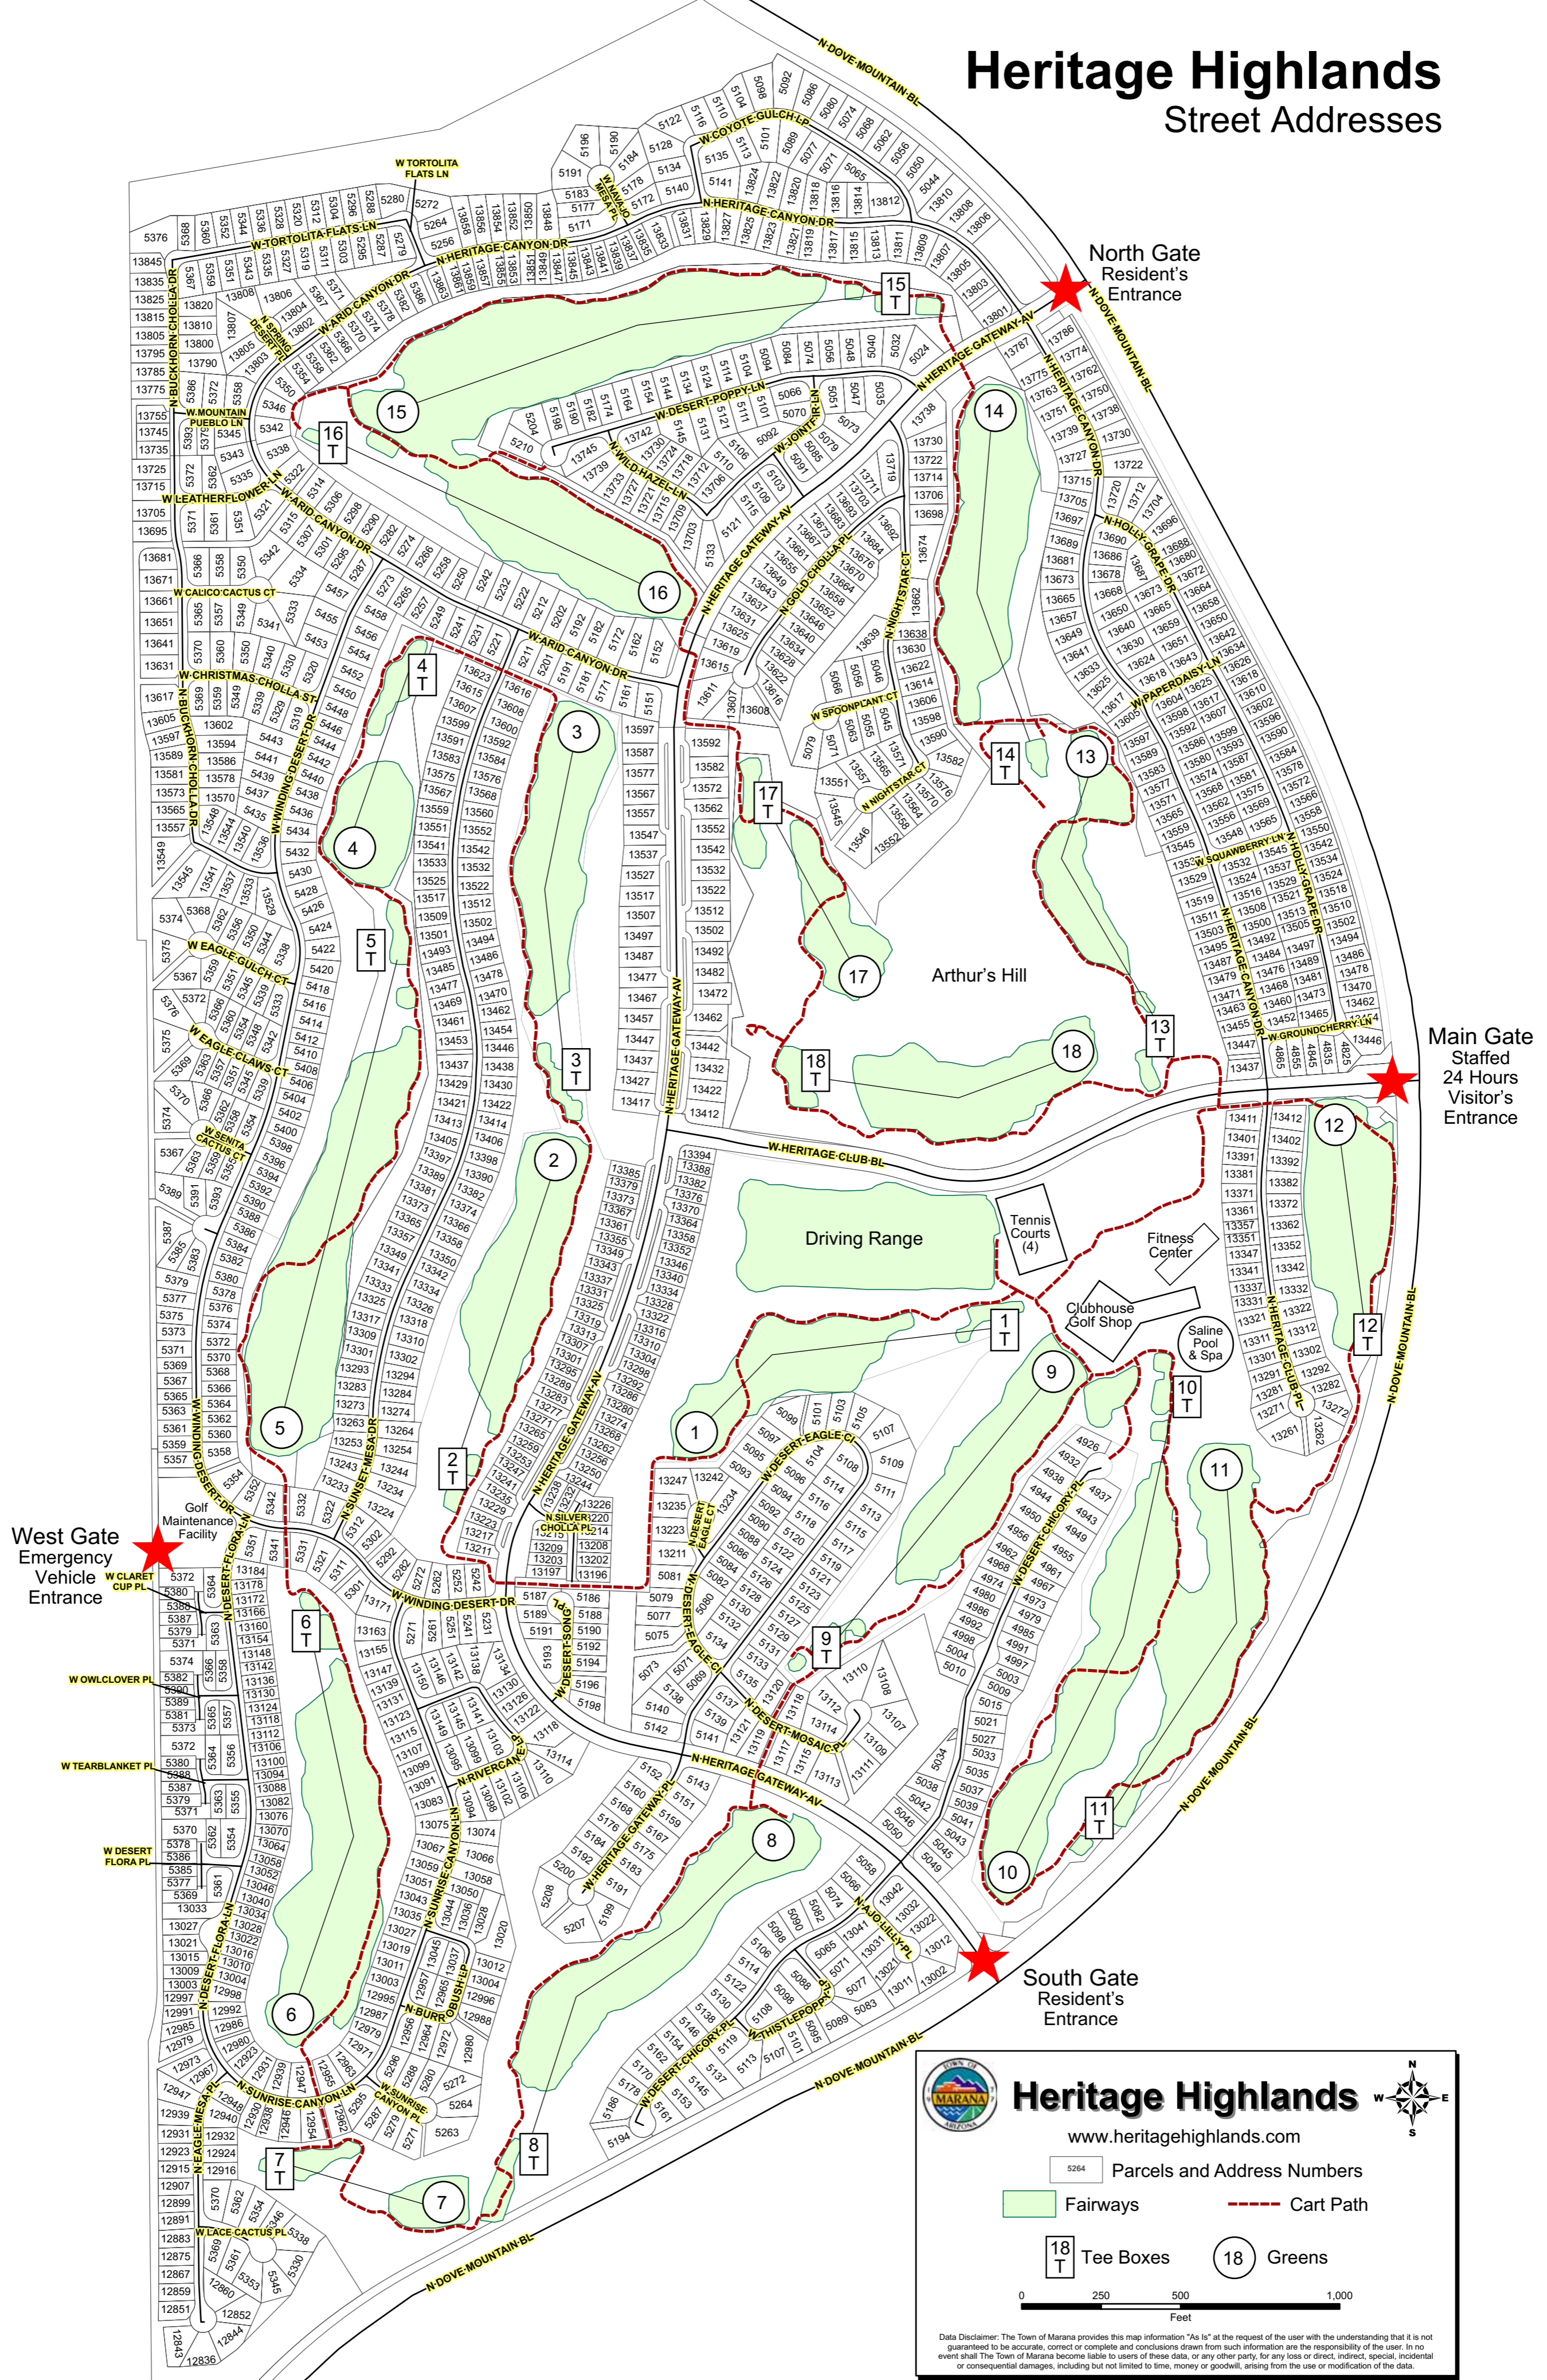

Heritage Highlands

Street Addresses

West Gate
Emergency
Vehicle
Entrance

North Gate
Resident's
Entrance

Main Gate
24 Hours
Visitor's
Entrance

South Gate
Resident's
Entrance

Heritage Highlands

www.heritagehighlands.com

- 5264 Parcels and Address Numbers
- Fairways
- Cart Path
- 18 T Tee Boxes
- 18 Greens

0 250 500 1,000 Feet

Data Disclaimer: The Town of Marana provides this map information "As Is" at the request of the user with the understanding that it is not guaranteed to be accurate, correct or complete and conclusions drawn from such information are the responsibility of the user. In no event shall the Town of Marana become liable to users of these data, or any other party, for any loss or direct, indirect, special, incidental or consequential damages, including but not limited to time, money or goodwill, arising from the use or modification of this data.